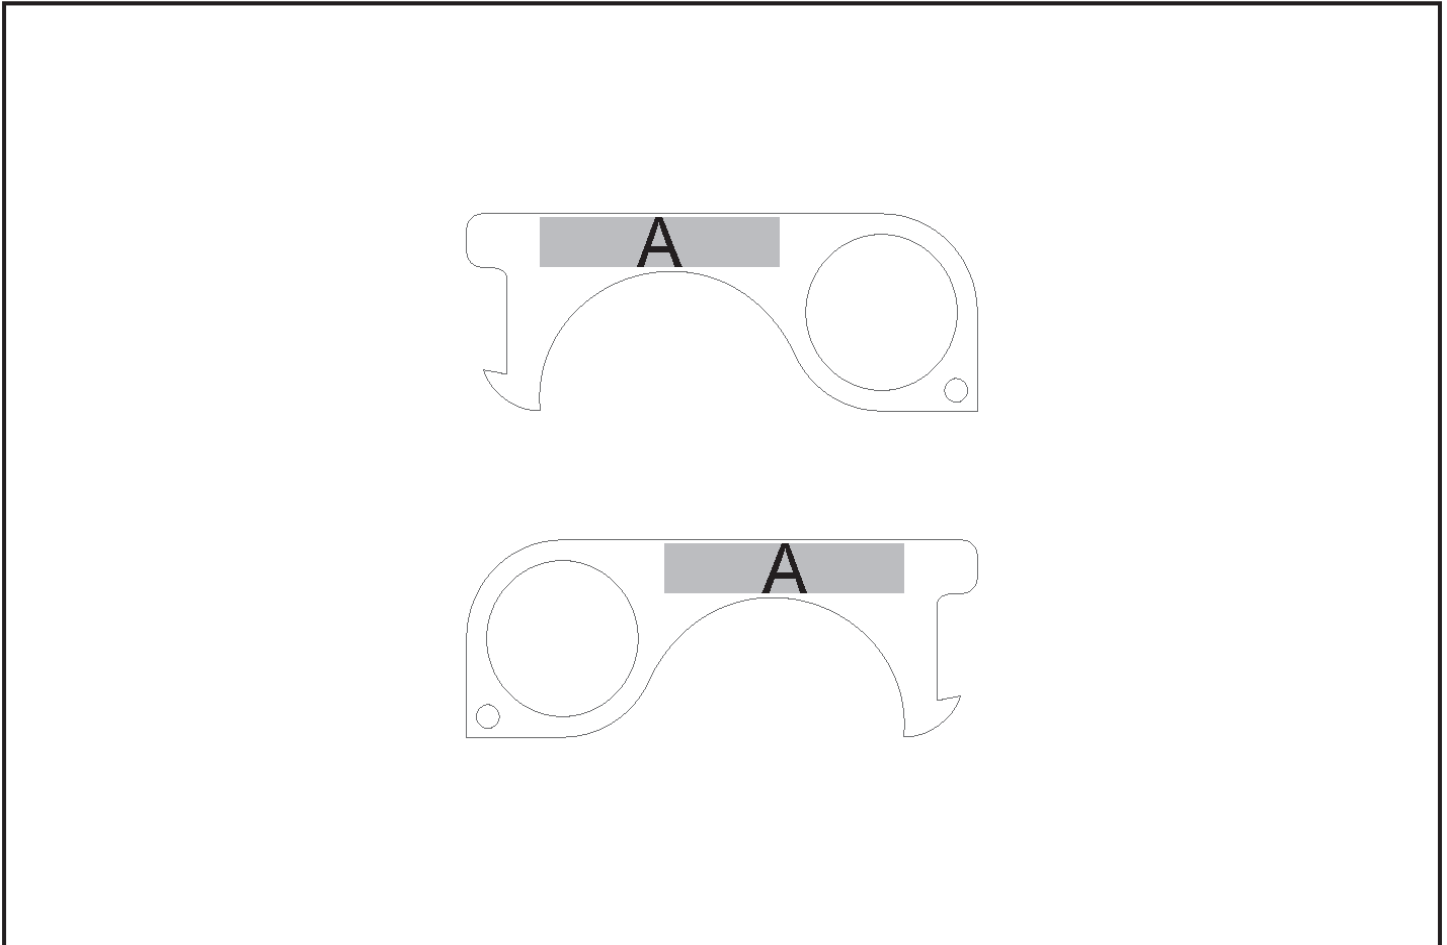

KH-7875

Osler Bottle Opener Keyholder

Also available in

Check Logo24
guide and t's & c's

Need to know:

- Includes 1-Position Laser Engraving (setup fee applies)

Branding Options:

Position	Branding Method (Branding Code)	No. of Colours	Dimension
A	Pad Printing (PA)	4 Colours	27mm wide x 5mm high
A	Laser Engraving (LA)		30mm wide x 6mm high